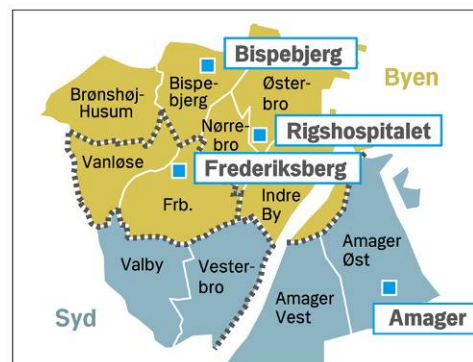

# Five Health Care Regions in Denmark

Region North  
Region Middle  
Region South  
Region Zealand  
Capital Region

- 1,6 millioner inhabitants (30% of population in Denmark)
- 29 municipalities
- The density of population is 5 times bigger than average in Denmark
- 38.000 employed
- A budget of nearly 30 billions kroner

# Hospitalplanning - area

Nord: 310.000 inhabitants.

Midt: 425.000 inhabitants

Syd: 460.000 inhabitants

Byen: 400.000 inhabitants

Bornholm: 43.000 inhabitants

# Healthcare in the Capital Region

- **10 hospitals**
- **Emergency Medical Services**
- **Approx. 1000 general practitioners (doctors)**
- **Approx. 600 specialised practitioners (doctors)**
- **Psychiatry – approx. 5000 employed**

# Metropol

The Capital Region of Denmark is the link between Europe and Scandinavia