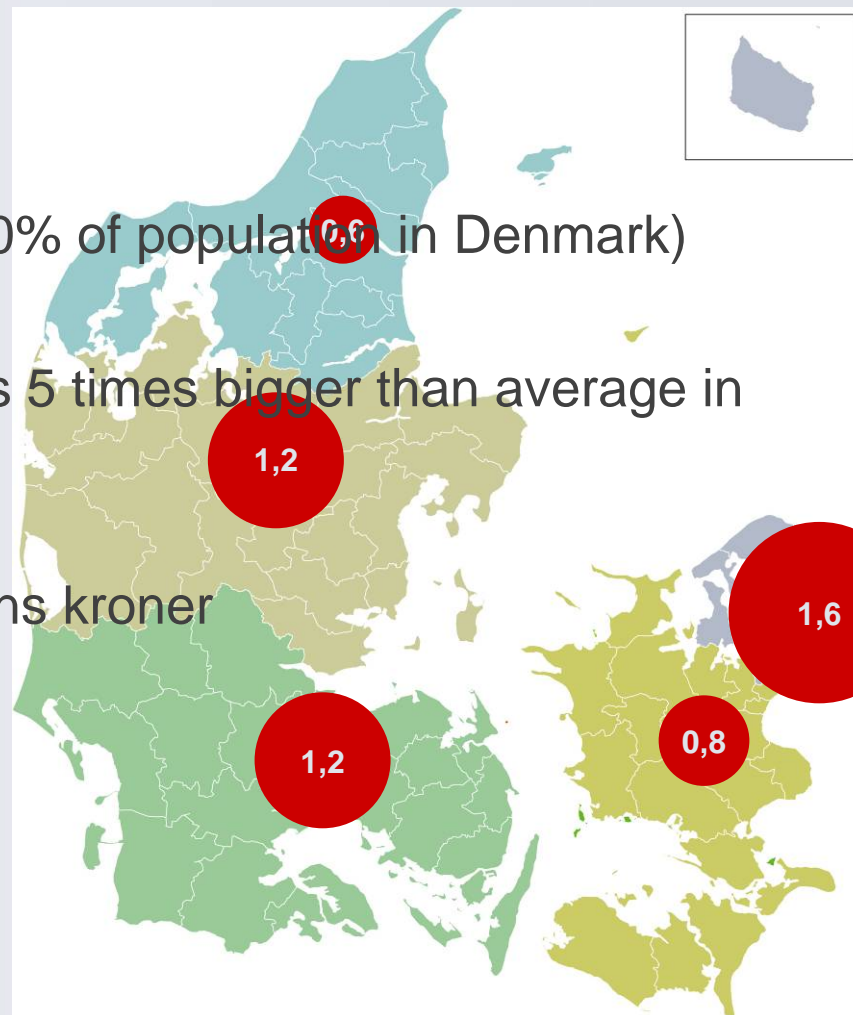

# Agenda

- Short introduction to Health Care in the Capital Region of Denmark and
- Emergency Care

# Five Health Care Regions in Denmark

Region North  
Region Middle  
Region South  
Region Zealand  
Capital Region

- 1,6 millioner inhabitants (30% of population in Denmark)
- 29 municipalities
- The density of population is 5 times bigger than average in Denmark
- 38.000 employed
- A budget of nearly 30 billions kroner

# Hospitalplanning - area

Nord: 310.000 inhabitants.

Midt: 425.000 inhabitants

Syd: 460.000 inhabitants

Byen: 400.000 inhabitants

Bornholm: 43.000 inhabitants

# Metropol

The Capital Region of Denmark is the link between Europe and Scandinavia