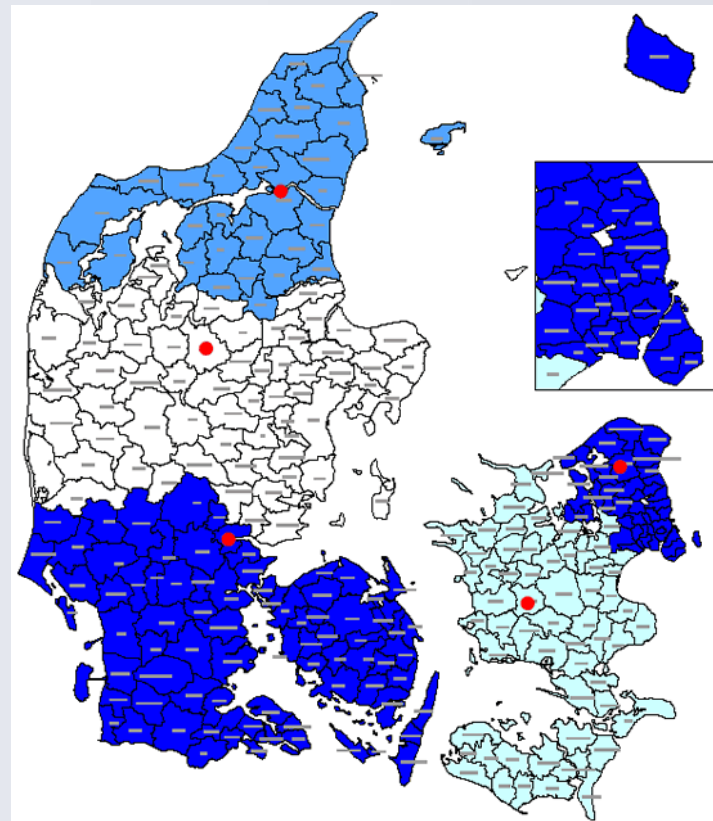

# Agenda

- Short introduction to Health Care in the Capital Region of Denmark and
- Emergency Care

# Five Health Care Regions in Denmark

Region North  
Region Middle  
Region South  
Region Zealand  
Capital Region

- 1,6 millioner inhabitants (30% of population in Denmark)
- 29 municipalities
- The density of population is 5 times bigger than average in Denmark
- 38.000 employed
- A budget of nearly 30 billions kroner

# Hospitalplanning - area

Nord: 310.000 inhabitants.

Midt: 425.000 inhabitants

Syd: 460.000 inhabitants

Byen: 400.000 inhabitants

Bornholm: 43.000 inhabitants

# Metropol

The Capital Region of Denmark is the link between Europe and Scandinavia